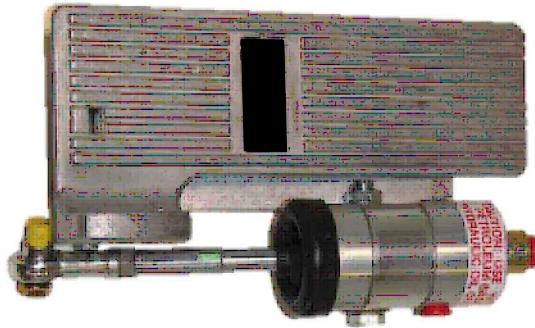

DRY SYSTEMS TECHNOLOGIES®

10420 Rising Court, Woodridge, Illinois 60517 USA

Phone: 630-427-2051 * Fax: 630-427-1036 *

Technology for a cleaner Environment

PARTS LISTING FOR HYDRAULIC THROTTLE:

MI50-581-01

PEDAL, PLATE AND ACTUATOR

MI50-552-01

RESERVOIR

NOTE: SEE SECT. 2-10 P 35 FOR THROTTLE CYLINDER ASSEMBLY