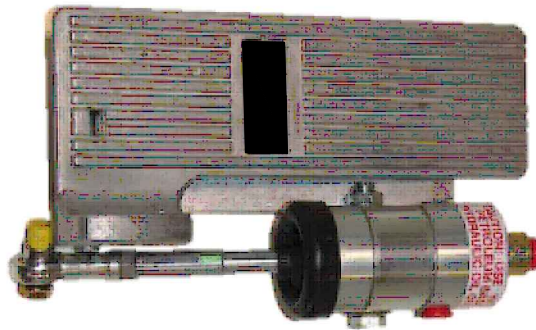

DRY SYSTEMS TECHNOLOGIES®

10420 Rising Court, Woodridge, Illinois 60517 USA

Phone: 630-427-2051 * Fax: 630-427-1036 *

Technology for a cleaner Environment

PARTS LISTING FOR HYDRAULIC THROTTLE:

ITEM	PART NUMBER	DESCRIPTION
1.	MI50-581-01	PEDAL, PLATE AND ACTUATOR

2.	M354-521-01	SLAVE CYLINDER
----	-------------	----------------

3.	MI50-552-01	RESERVOIR
----	-------------	-----------