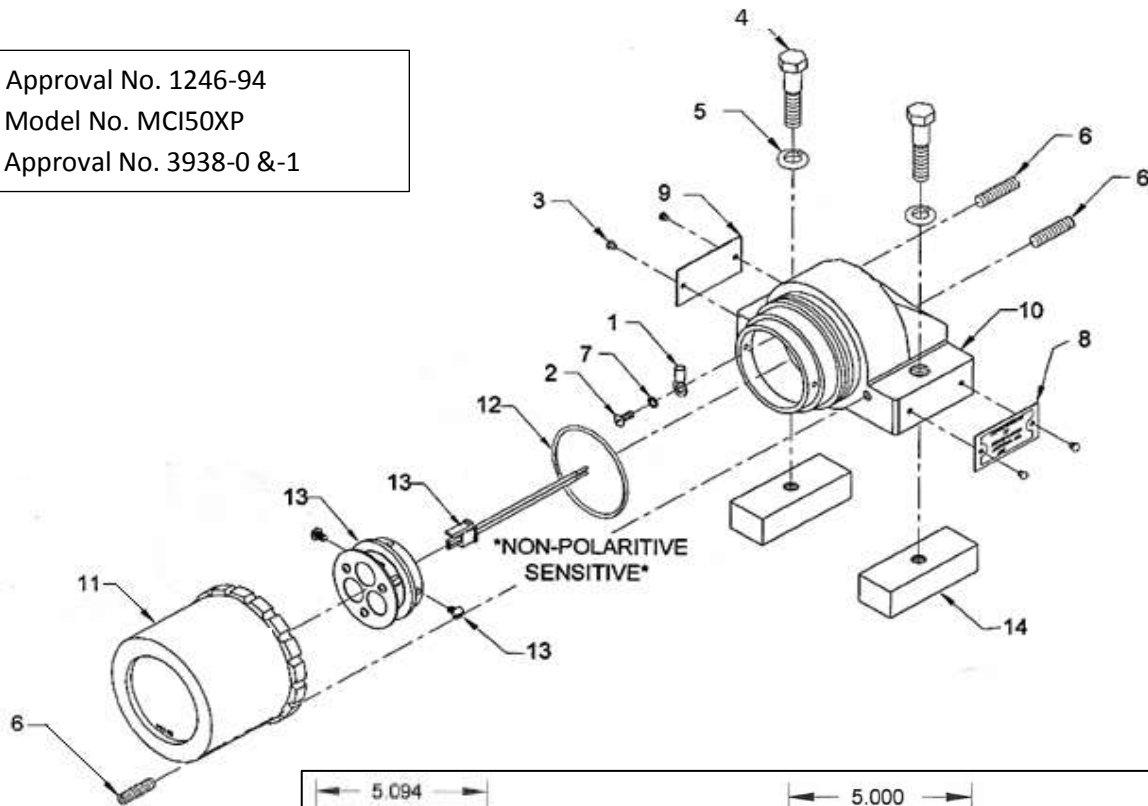

**Dry Systems
Technologies**

M261-539-01 Head Light (Brass)

PA Approval No. 1246-94
XP Model No. MCI50XP
XP Approval No. 3938-0 &-1

Item	Part Number	Qty	Description
1	M261-534-02	1	#10 Ring Terminal
2	M261-534-03	1	#8-32 x 1/4" Round Head Screw
3	M261-501-10	4	#4 x 3/16" Drive Screw
4	M600-186-01	2	3/8" - 16 x 1-3/4" Hex Head Bolt
5	M600-123-01	2	3/8" Lock Washer
6	M261-502-08	3	1/4"-20 x 1" SS Set Screw
7	M261-534-04	1	#8 Lock Washer
8	M261-502-12	1	PA Tag
9	M261-502-13	1	Certification Tag
10	M261-539-02	1	Brass Housing
11	M261-539-03	1	Short Brass Lens Assembly
12	M261-502-14	1	2-3/4" Silicone O-Ring
13	M261-530-01	1	12 Watt High Output LED Lamp Assembly
14	M261-502-11	2	Mounting Pad