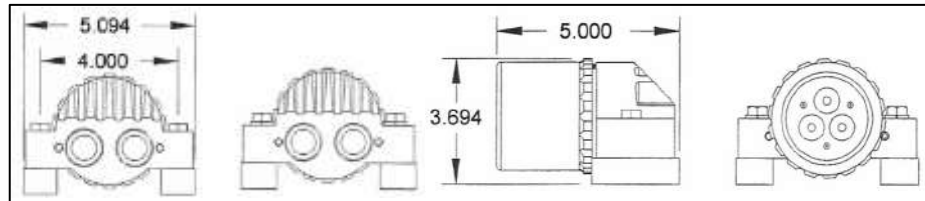

**Dry Systems
Technologies**

M261-539-01 Head Light (Brass)

PA Approval No. 1246-94
XP Model No. MCI50XP
XP Approval No. 3938-0 &-1

Item	Part Number	Qty	Description
1	M261-534-02	1	#10 Ring Terminal
2	M261-534-03	1	#8-32 x 1/4" Round Head Screw
3	M261-501-10	4	#4 x 3/16" Drive Screw
4	M600-186-01	2	3/8" - 16 x 1-3/4" Hex Head Bolt
5	M600-123-01	2	3/8" Lock Washer
6	M261-502-08	3	1/4"-20 x 1" SS Set Screw
7	M261-534-04	1	#8 Lock Washer
8	M261-502-12	1	PA Tag
9	M261-502-13	1	Certification Tag
10	M261-539-02	1	Brass Housing
11	M261-539-03	1	Short Brass Lens Assembly
12	M261-502-14	1	2-3/4" Silicone O-Ring
13	M261-530-01	1	12 Watt High Output LED Lamp Assembly
14	M261-502-11	2	Mounting Pad